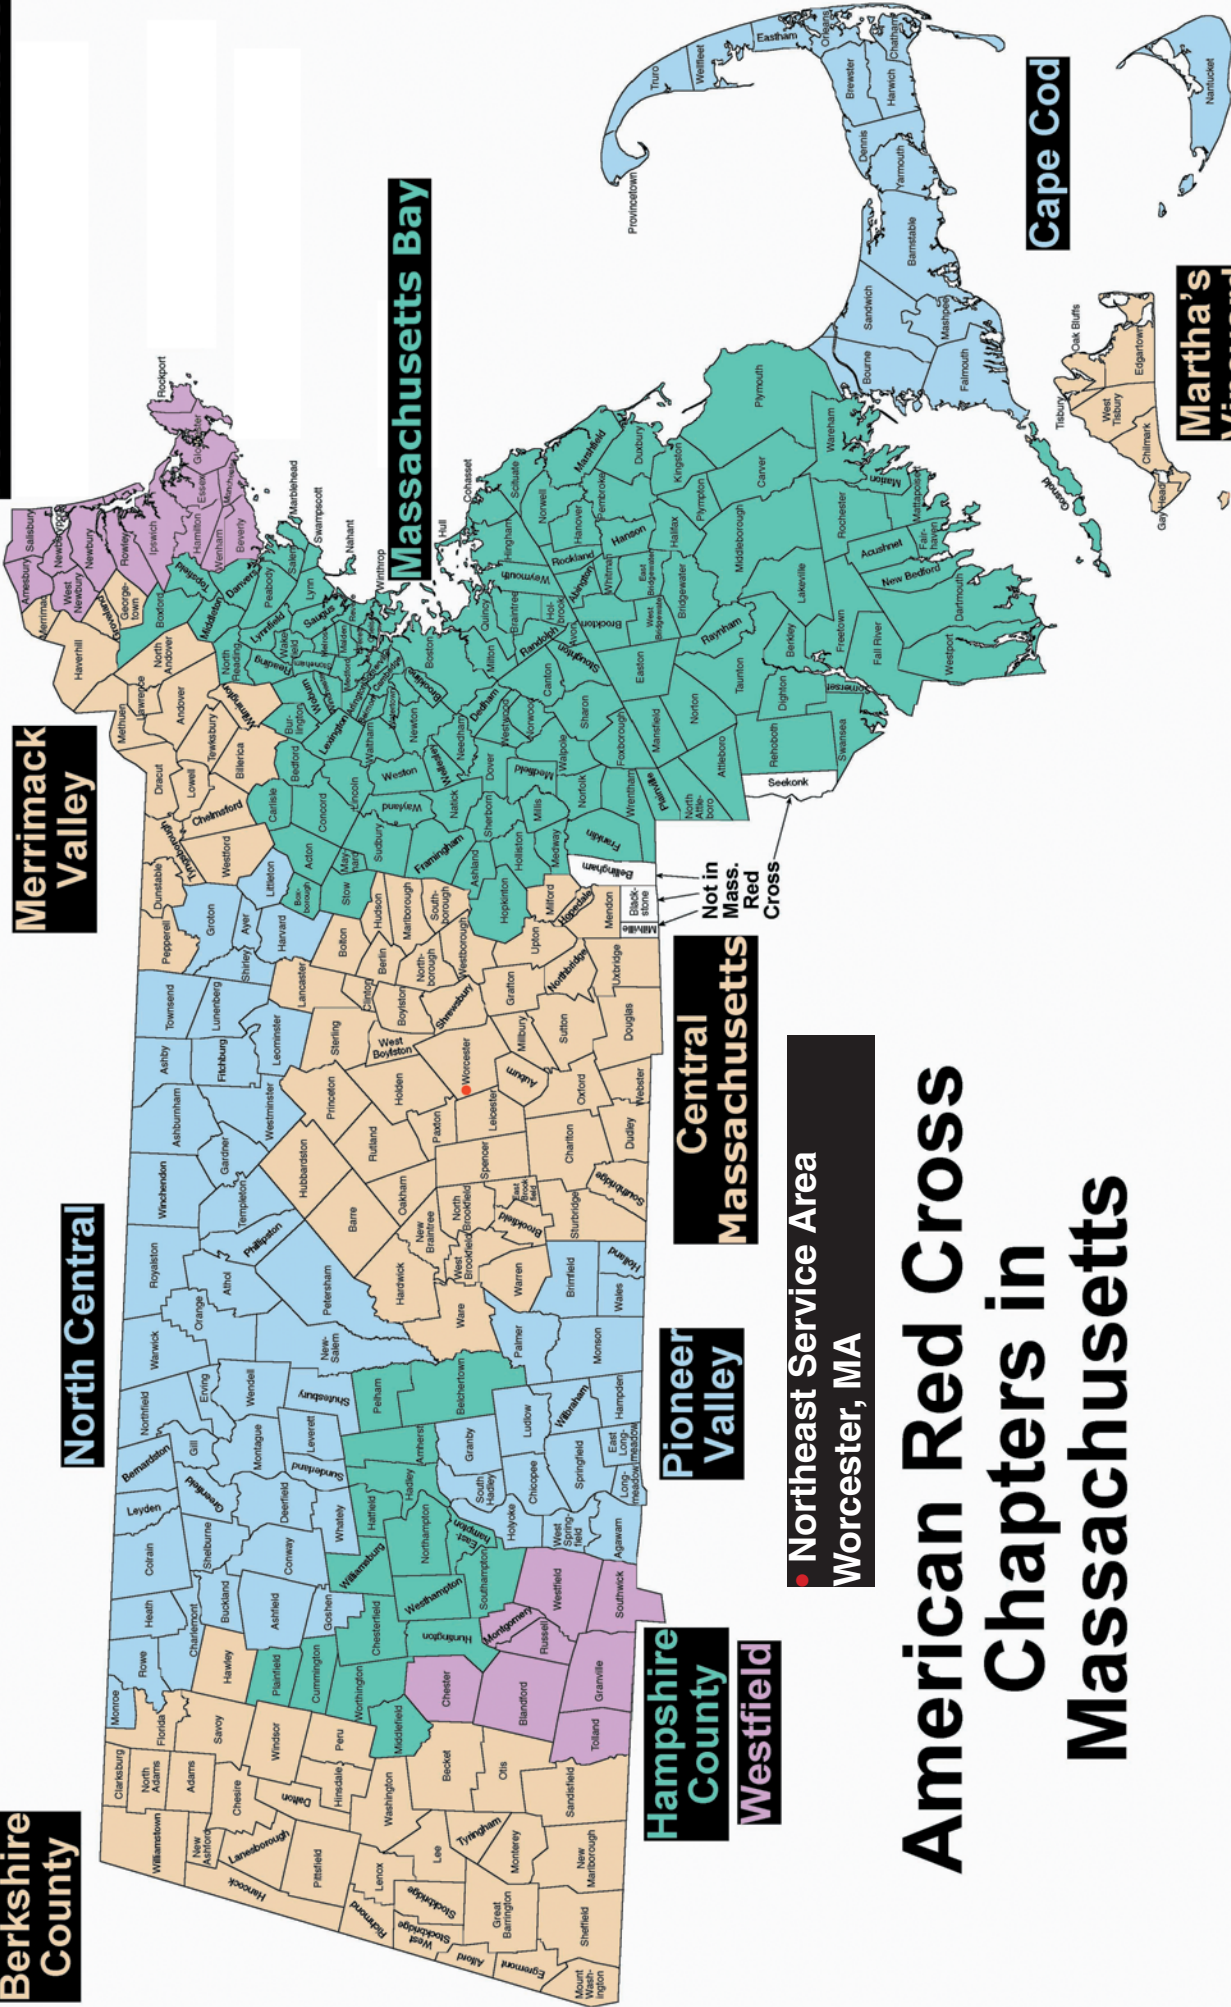

Northeast Massachusetts

Merrimack Valley

North Central

Berkshire County

Massachusetts Bay

Pioneer Valley

Central Massachusetts

**• Northeast Service Area
Worcester, MA**

**Hampshire County
Westfield**

Cape Cod

Martha's Vineyard

American Red Cross Chapters in Massachusetts